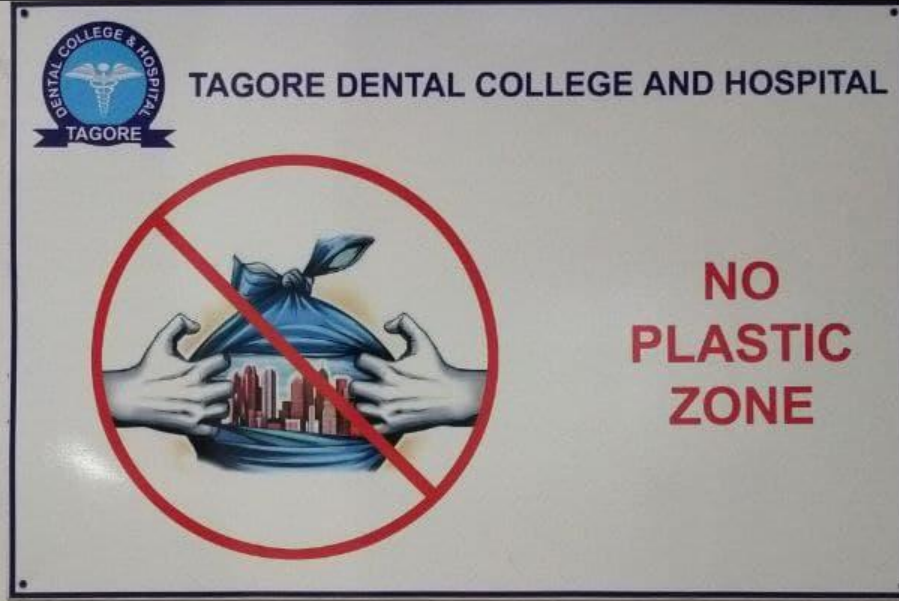

BAN OF PLASTICS / GREEN INITIATIVE POSTERS DISPLAYED INSIDE CAMPUS

Rathinamangalam, Tamil Nadu, India

Tagore Dental College & Hospital

Lat 12.860263°

Long 80.137997°

02/09/21 11:01 AM